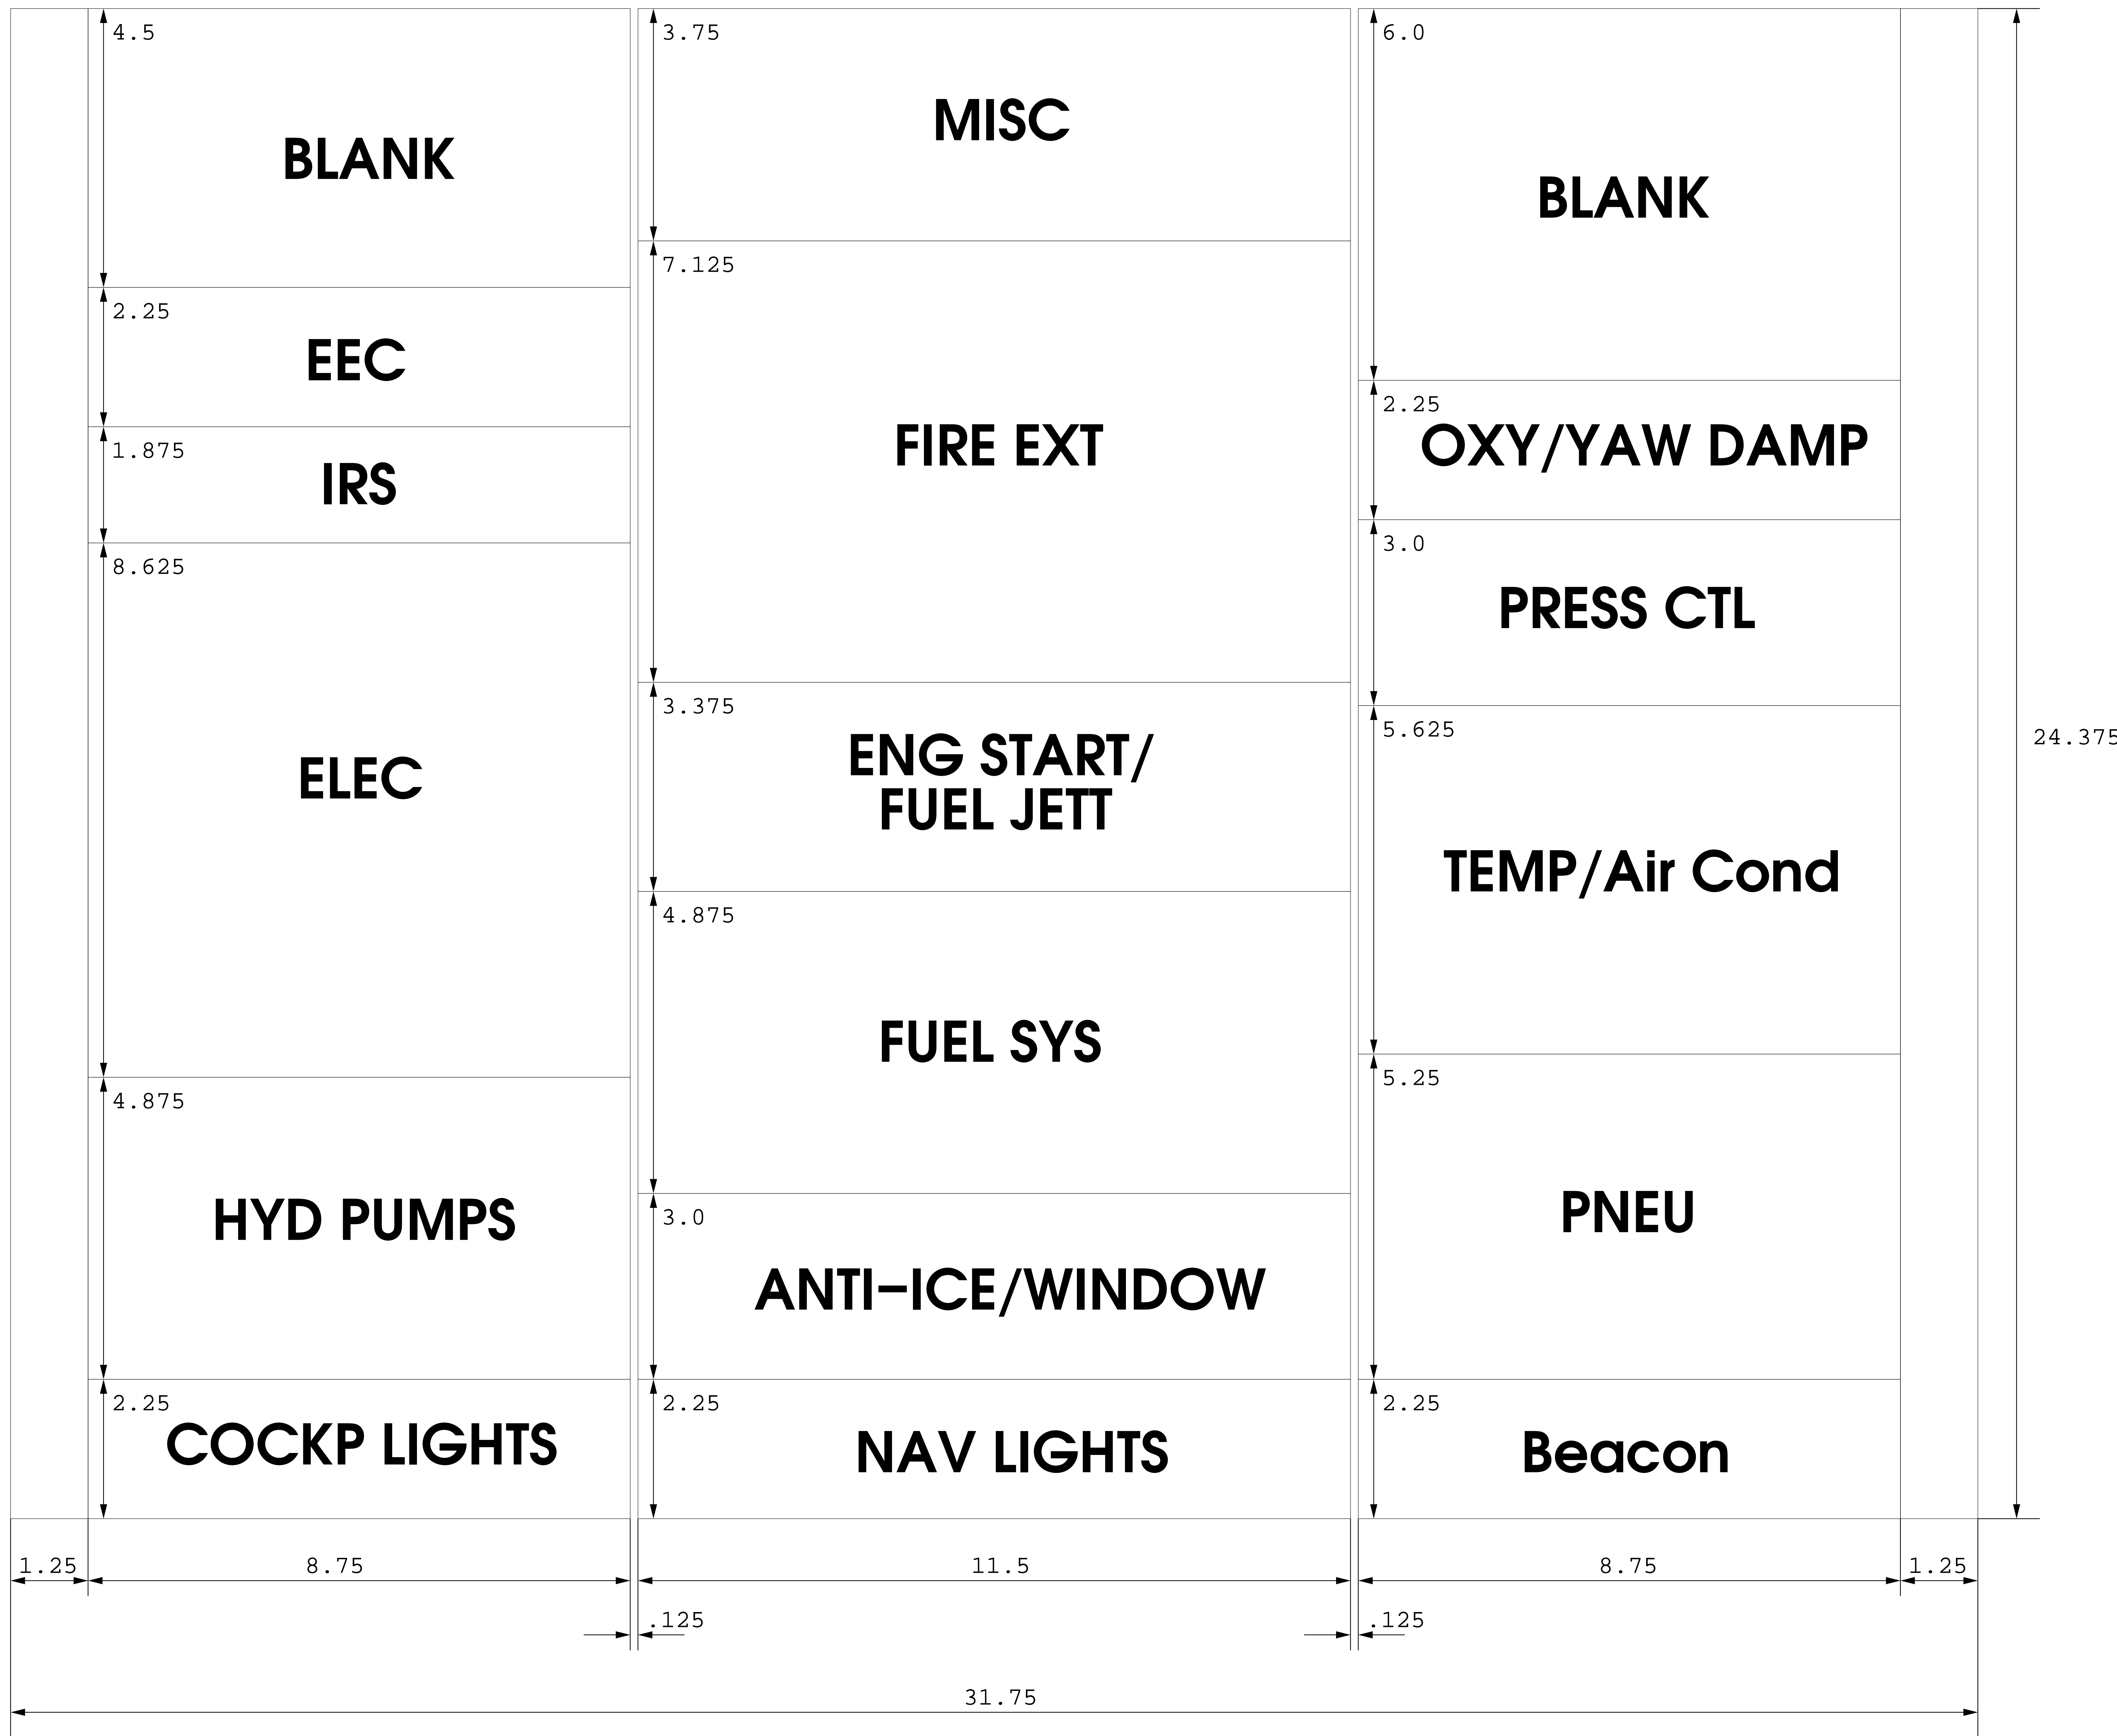

Boeing 747-400 Main Overhead

Based on various sources,
most importantly from the PS1
forum and the old www.747cockpit.com

Compilation and Drawing are
Copyright (c) 2003 by <http://cockpit.varxec.de>
Please don't remove the Copyright notice. "Give credit where credit is due"
This is meant to be a resource for home cockpit builders.